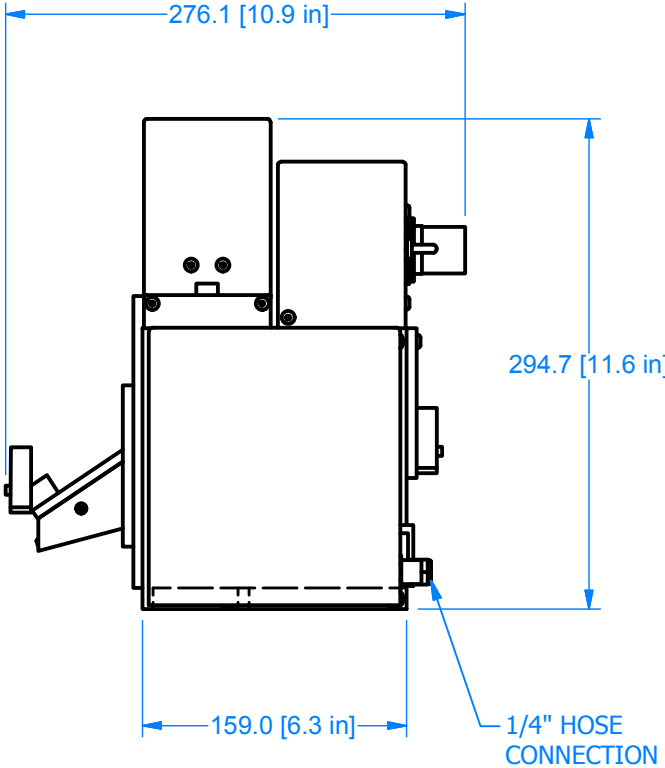

FG-250 CUT TO LENGTH

CUSTOM FEEDING & CUTTING SOLUTIONS

26 Just Road, Fairfield, NJ 07004 | 973-439-1428 | azcocorp.com