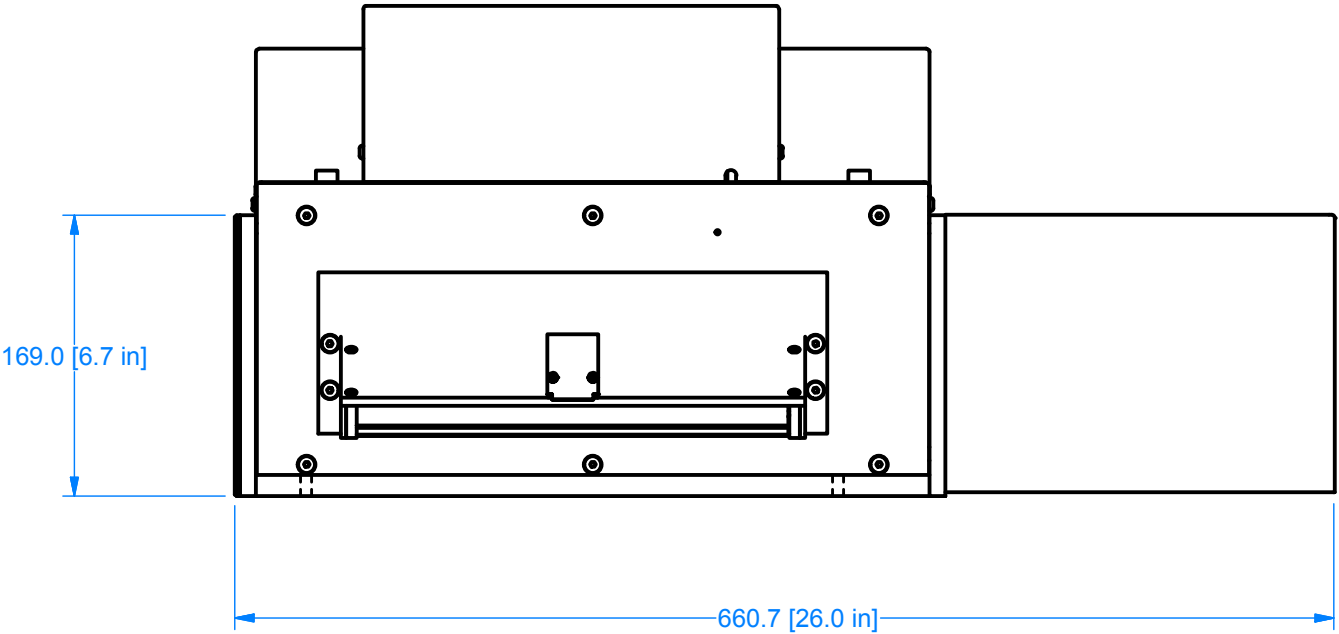

FG-250 CUT TO LENGTH

CUSTOM FEEDING & CUTTING SOLUTIONS

26 Just Road, Fairfield, NJ 07004 | 973-439-1428 | azcocorp.com