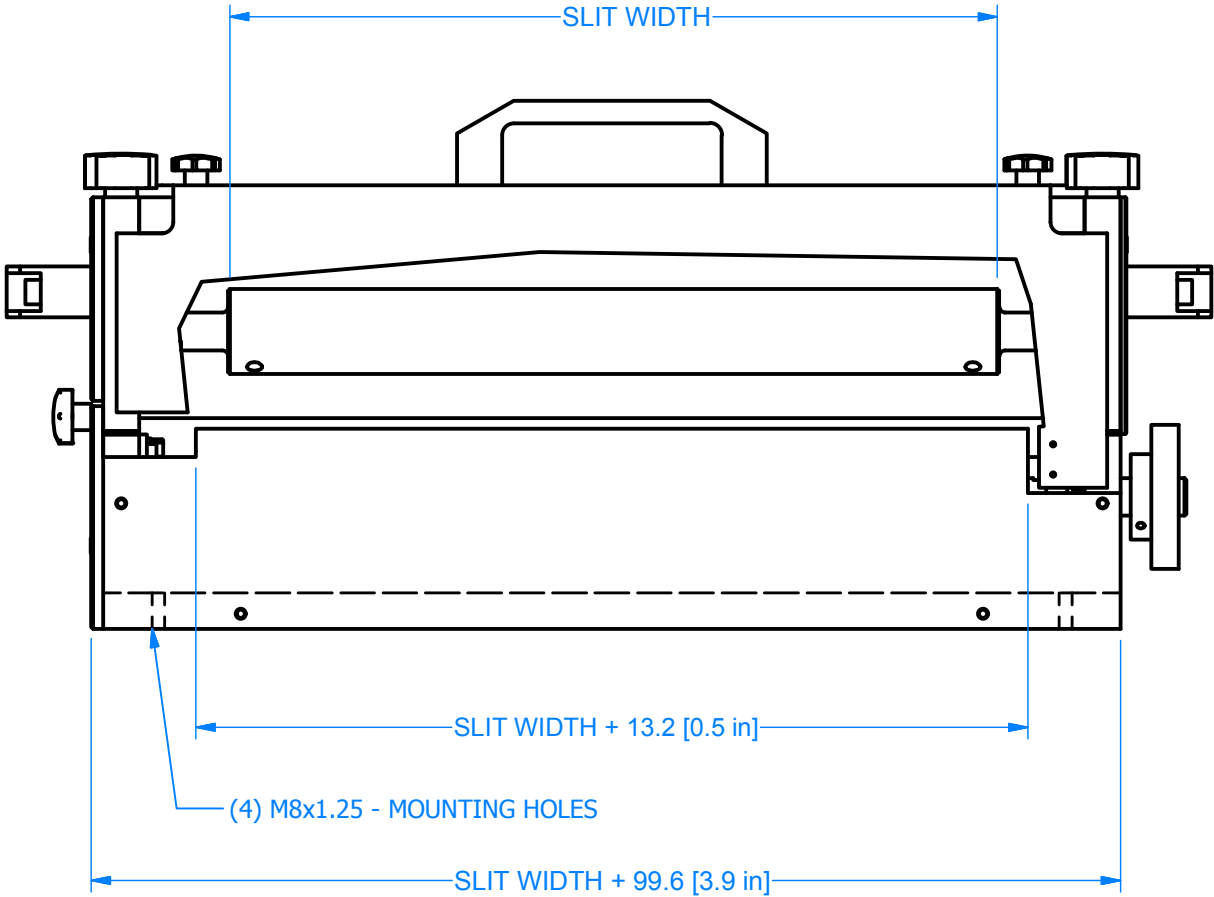

SLS SHEAR

CUSTOM FEEDING & CUTTING SOLUTIONS

26 Just Road, Fairfield, NJ 07004 | 973-439-1428 | azcocorp.com