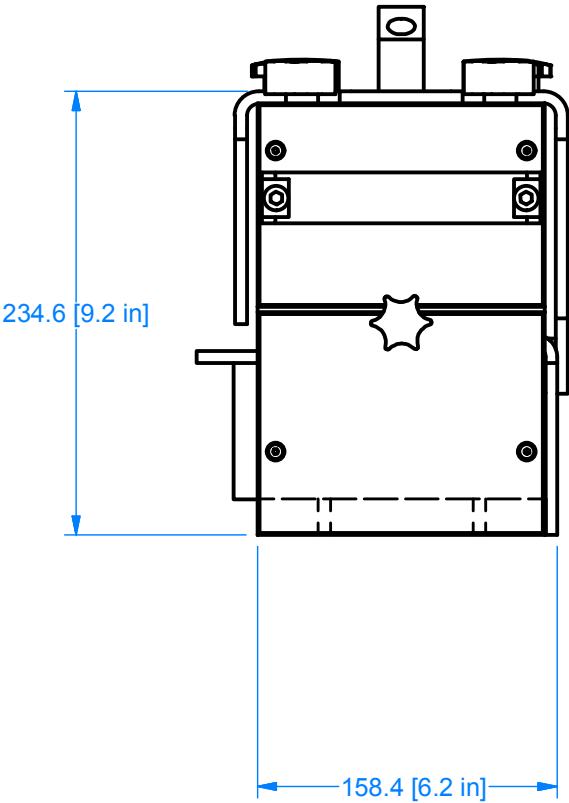

SLS SHEAR

CUSTOM FEEDING & CUTTING SOLUTIONS

26 Just Road, Fairfield, NJ 07004 | 973-439-1428 | azcocorp.com