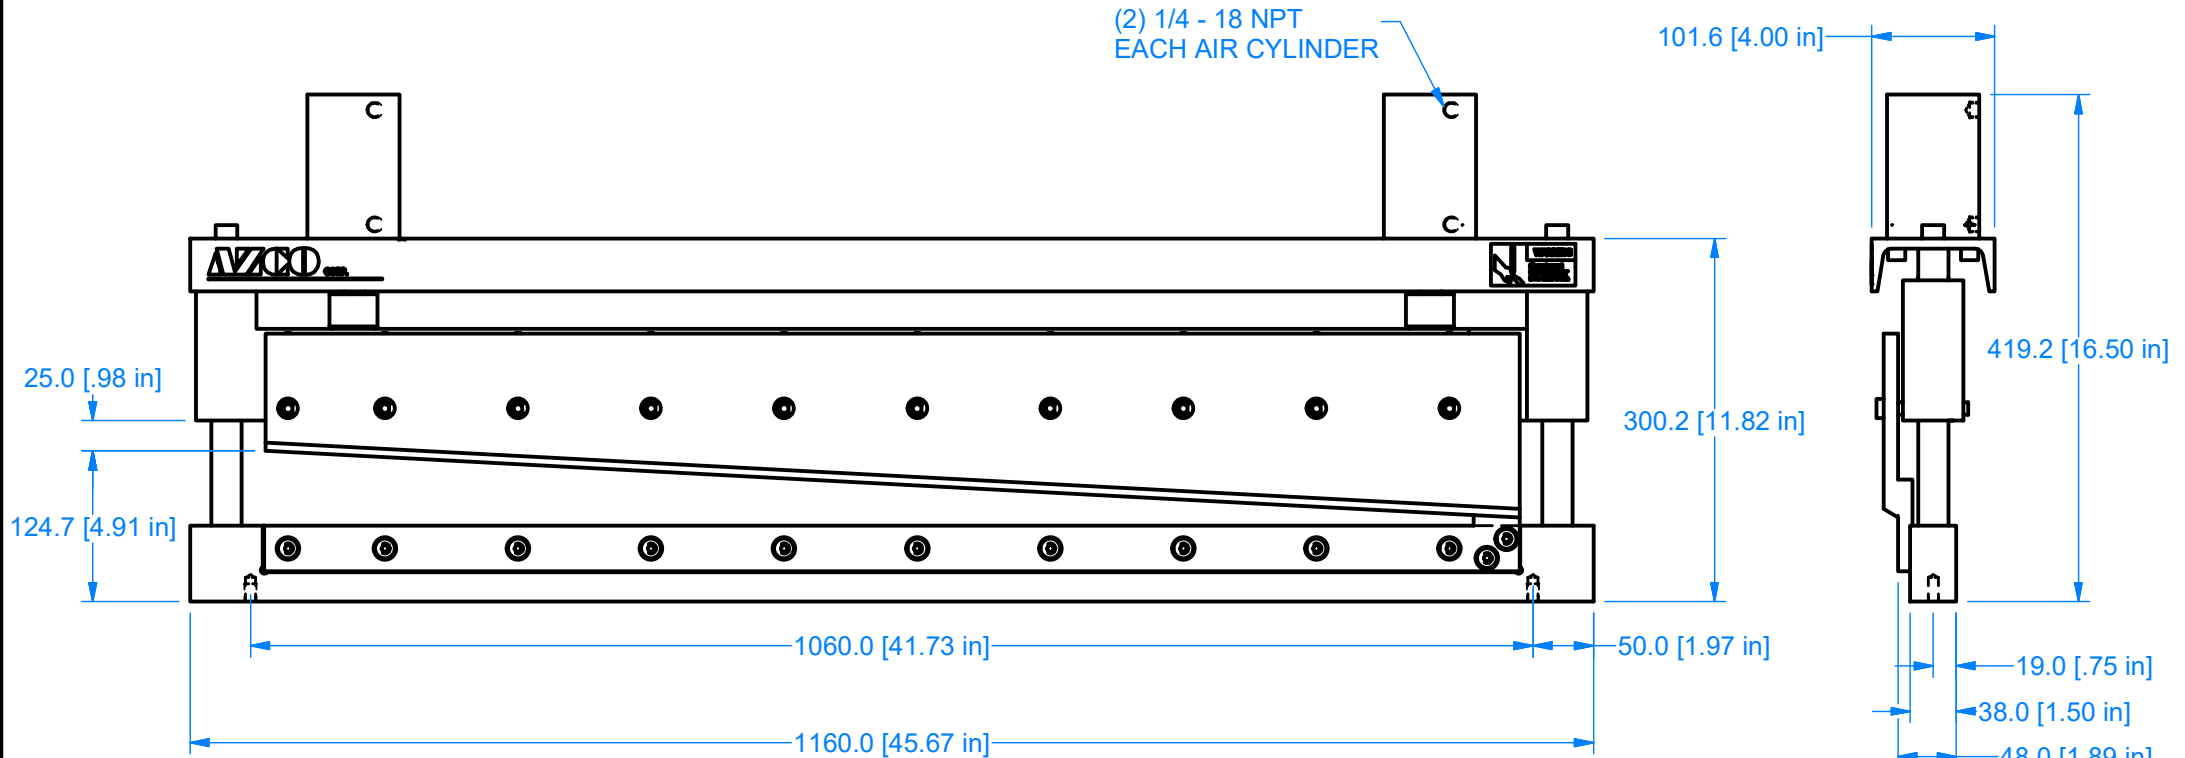

GH-1000 Guillotine Knife

CUSTOM FEEDING & CUTTING SOLUTIONS

26 Just Road, Fairfield, NJ 07004 | 973-439-1428 | azcocorp.com