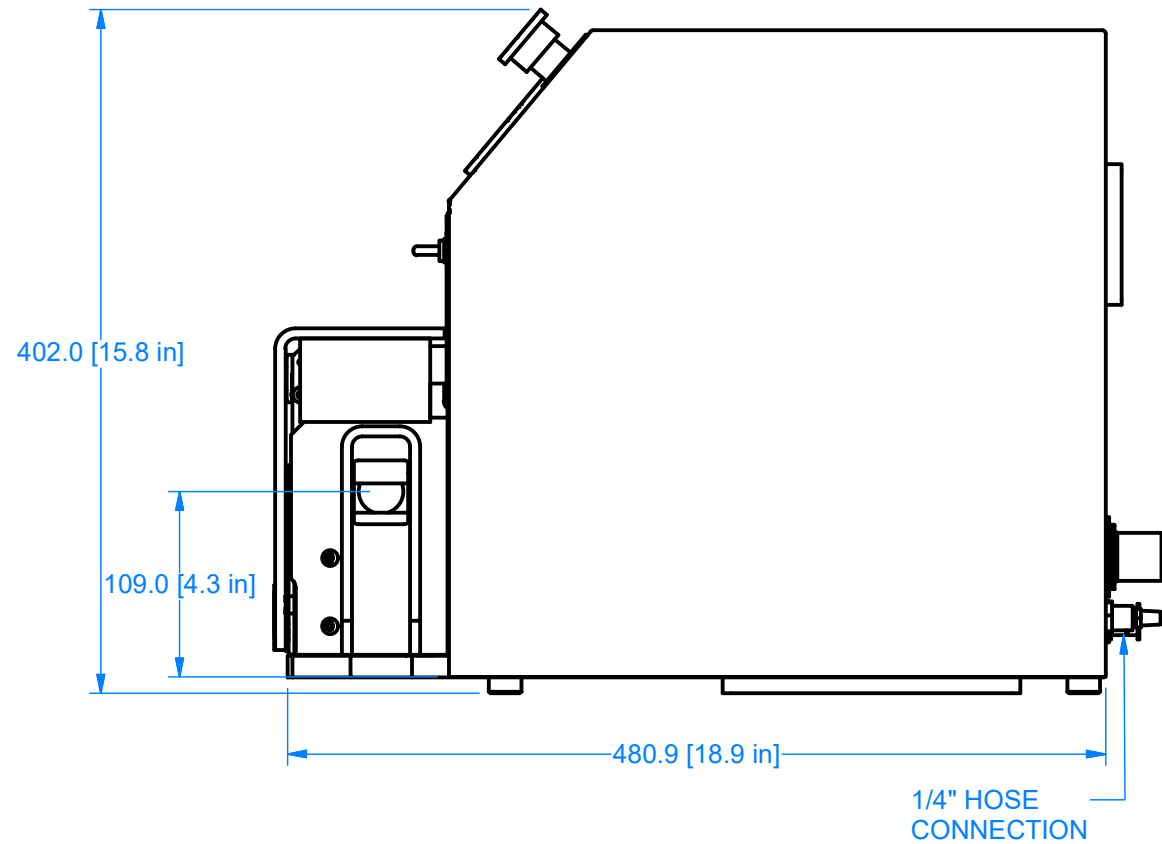

PC-25 TUBING CUTTER

CUSTOM FEEDING & CUTTING SOLUTIONS

26 Just Road, Fairfield, NJ 07004 | 973-439-1428 | azcocorp.com