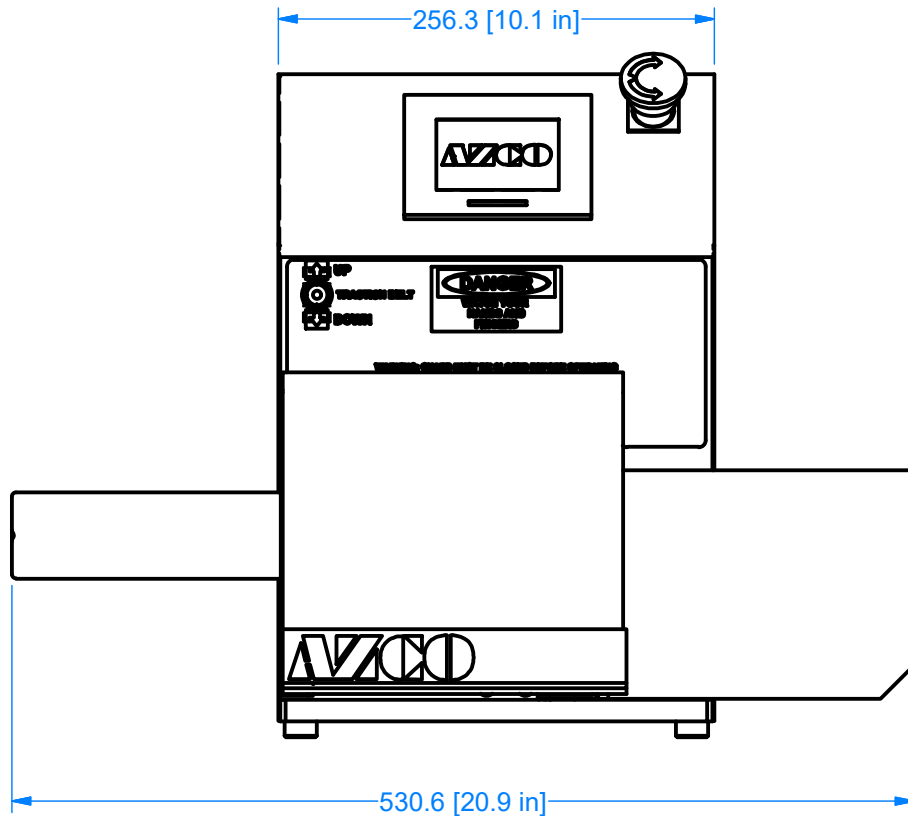

PC-25 TUBING CUTTER

CUSTOM FEEDING & CUTTING SOLUTIONS

26 Just Road, Fairfield, NJ 07004 | 973-439-1428 | azcocorp.com