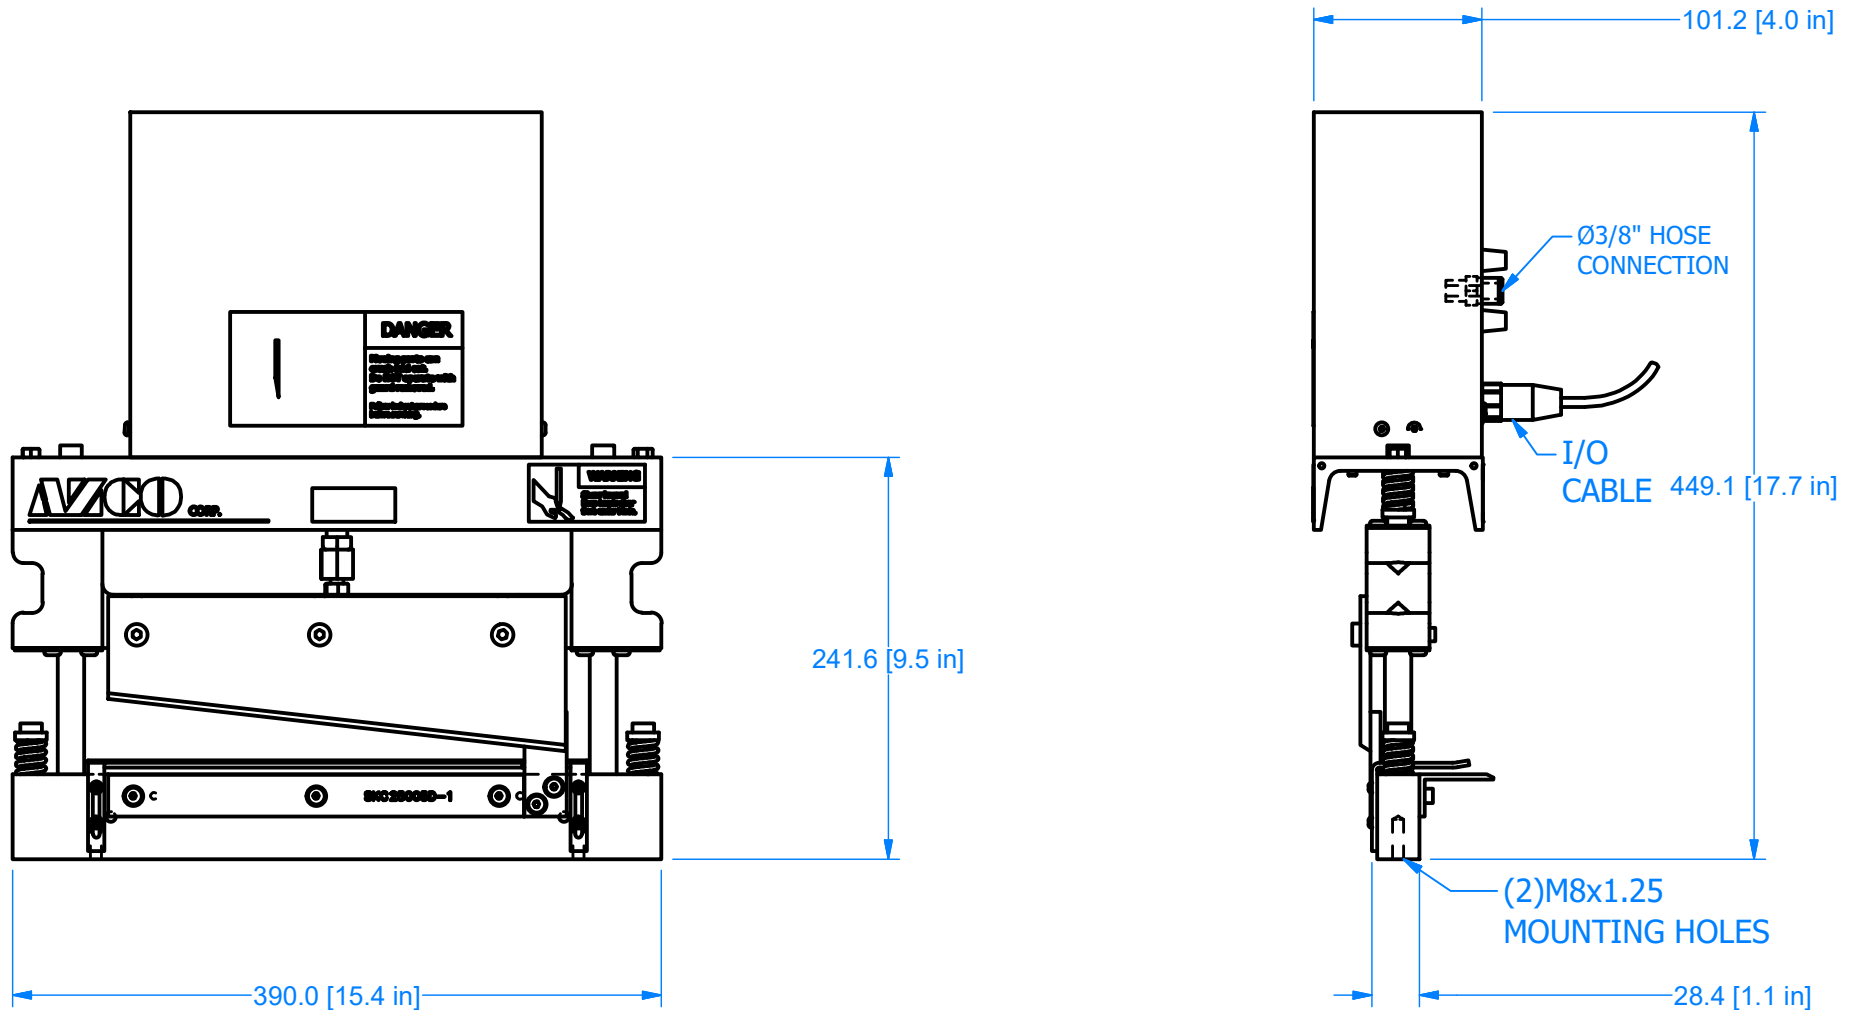

# SKC-250 SMART KNIFE

CUSTOM FEEDING & CUTTING SOLUTIONS

26 Just Road, Fairfield, NJ 07004 | 973-439-1428 | [azcocorp.com](http://azcocorp.com)